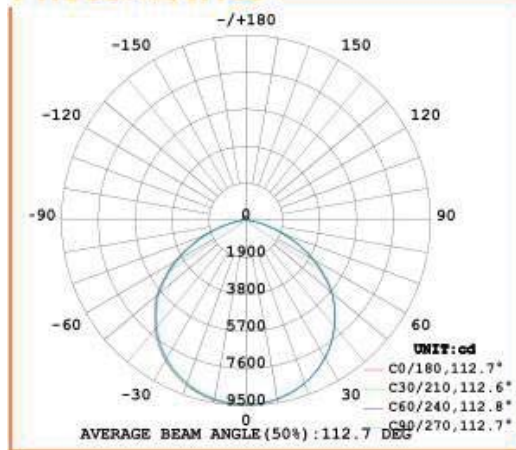

Photometrics

NEW Solution For Your Project

20%

Lighter

30%

Brighter

50%

Smaller

50%

Extra Lifespan

SPECIFICATIONS:

- Housing material: Cold-forging Aluminum
- Housing Color: Silver/Black
- LED: Nichia or Philips
- Dimensions: 16.7"(dia) X 7.9"(H)
- Weight: 16 Lbs
- Color: White • 5500K- 6500K
- Wattage: 300 Watts • Lumens: 120-130lm/Watt
- Average Life: 100,000 Hours
- Viewing Angle: 115°
- Ambient Temperature Range: -40-+70°C