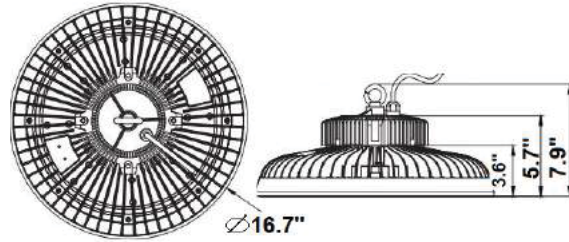

UFO SERIES 300W LED HIGH BAY LIGHT

MW
MEAN WELL
Power Supply
Equipped

10
YEAR
WARRANTY

RoHS

CE

L86

IP65

Product Features

Photometrics

NEW Solution For Your Project

20%

Lighter

30%

Brighter

50%

Smaller

50%

Extra Lifespan

SPECIFICATIONS:

- Housing material: Cold-forging Aluminum
- Housing Color: Silver/Black
- LED: Nichia or Philips
- Dimensions: 16.7"(dia) X 7.9"(H)
- Weight: 16 Lbs
- Color: White • 5500K- 6500K
- Wattage: 300 Watts • Lumens: 120-130lm/Watt
- Average Life: 100,000 Hours
- Viewing Angle: 115°
- Ambient Temperature Range: -40-+70°C